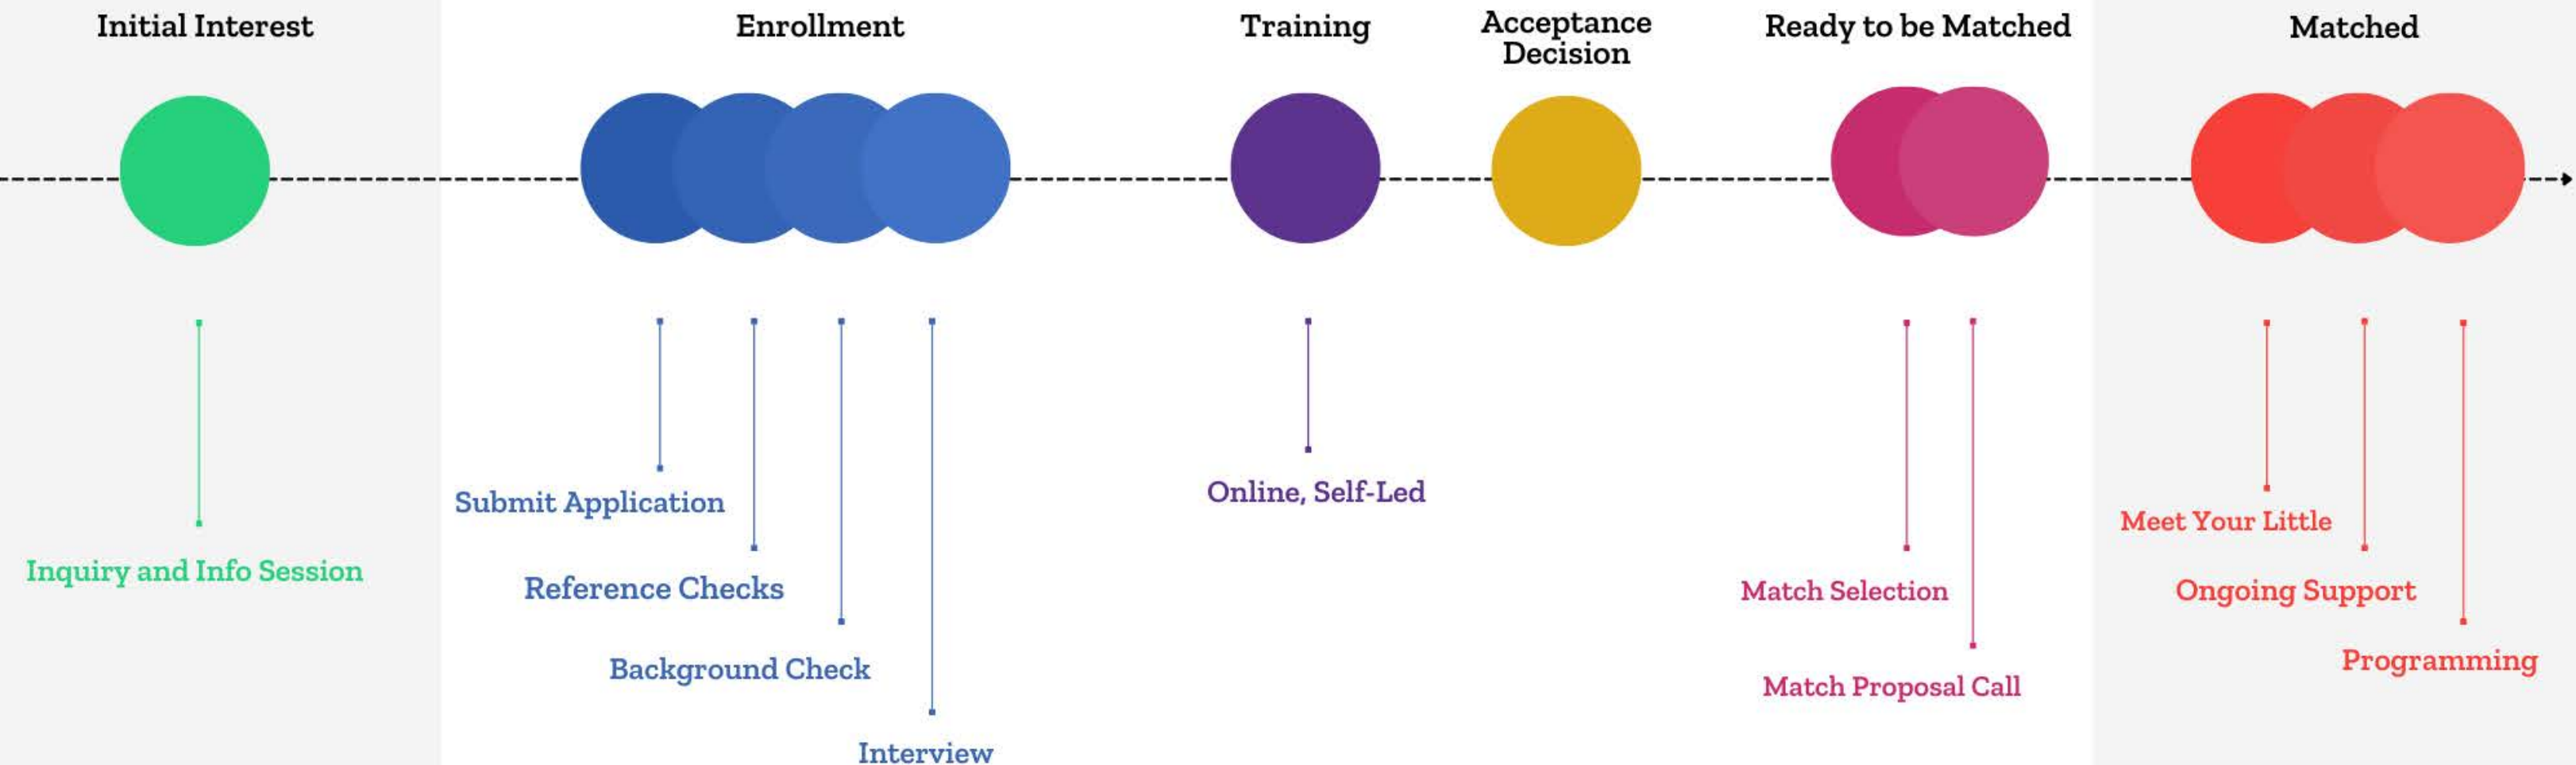

# COMMUNITY-BASED VOLUNTEER ENROLLMENT PROCESS

Your Roadmap to Becoming a Big

## 1 INQUIRY & INFO SESSION

Learn about the power of youth mentoring and how we center our work on youth voice, justice, equity, diversity, and inclusion. Learn more on our website or attend an Info Session.

## 2 ENROLLMENT

All BBBS volunteers undergo a comprehensive screening to determine whether they meet the program requirements. Depending on how quickly volunteers complete their portion of the requirements, this part of the process can take up to a month.

## 3 MATCHING

Our team puts a lot of care in making an ideal match, so this phase can take anywhere between two to eight months. Bigs and Littles are matched based on shared interests, values, personalities, and location.